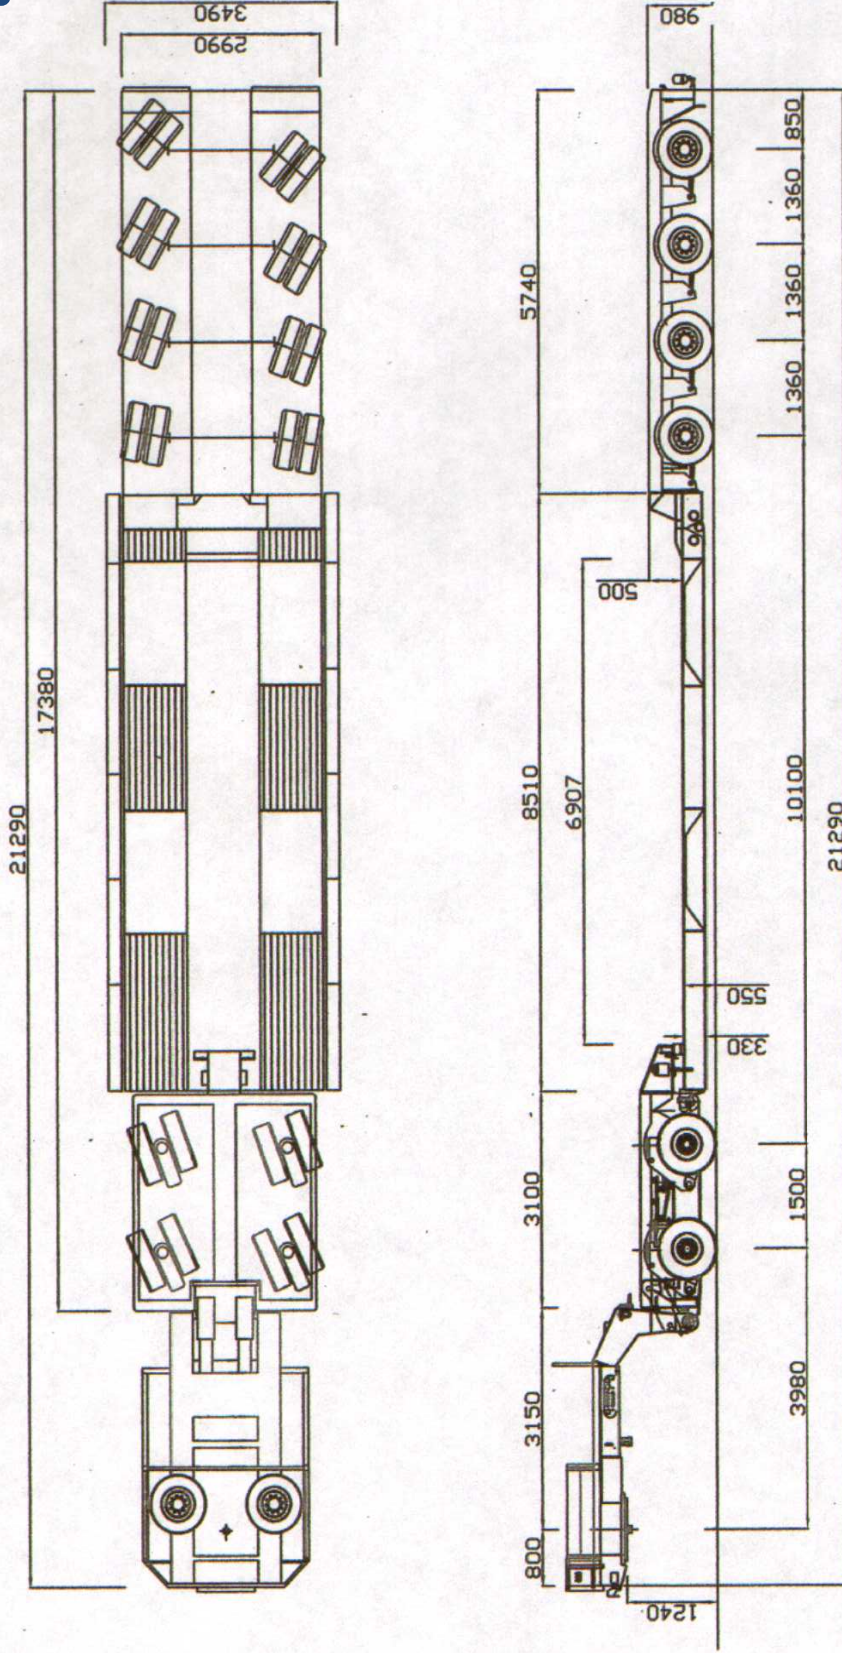

NOOTEBOOM 6 AXLE LOW LOADER TRAILER (c/w 2 Axle Interdolly)

ASHLEIGH CONTRACTS

30c Ballygeleagh Road
Kircubbin
Newtownards
Co. Down BT22 1AE
Tel: 028 4277 2781 Fax: 028 4277 2685
EMail: info@ashleighcontracts.com
Website: www.ashleighcontracts.com